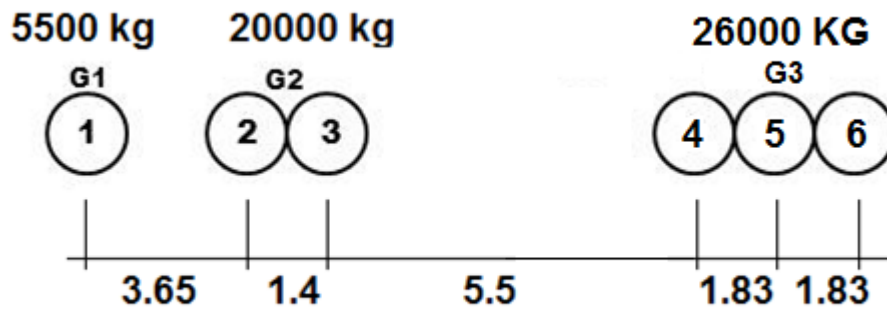

**2023 – WINTER WEIGHT VEHICLE CONFIGURATIONS**

***2023 WINTER WEIGHT QUADREM - 57,500 KG (GVW)***

***2023 WINTER WEIGHT TRIDEM – 51,500 KG (GVW)***