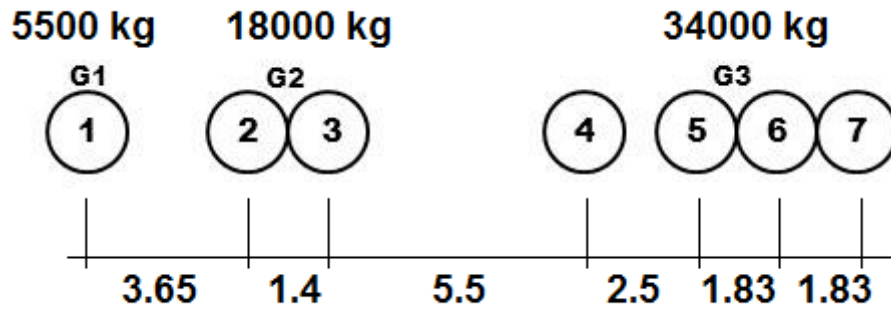

**2023 – WINTER WEIGHT VEHICLE CONFIGURATIONS**

***2023 WINTER WEIGHT QUADREM - 57,500 KG (GVW)***

***2023 WINTER WEIGHT TRIDEM – 51,500 KG (GVW)***